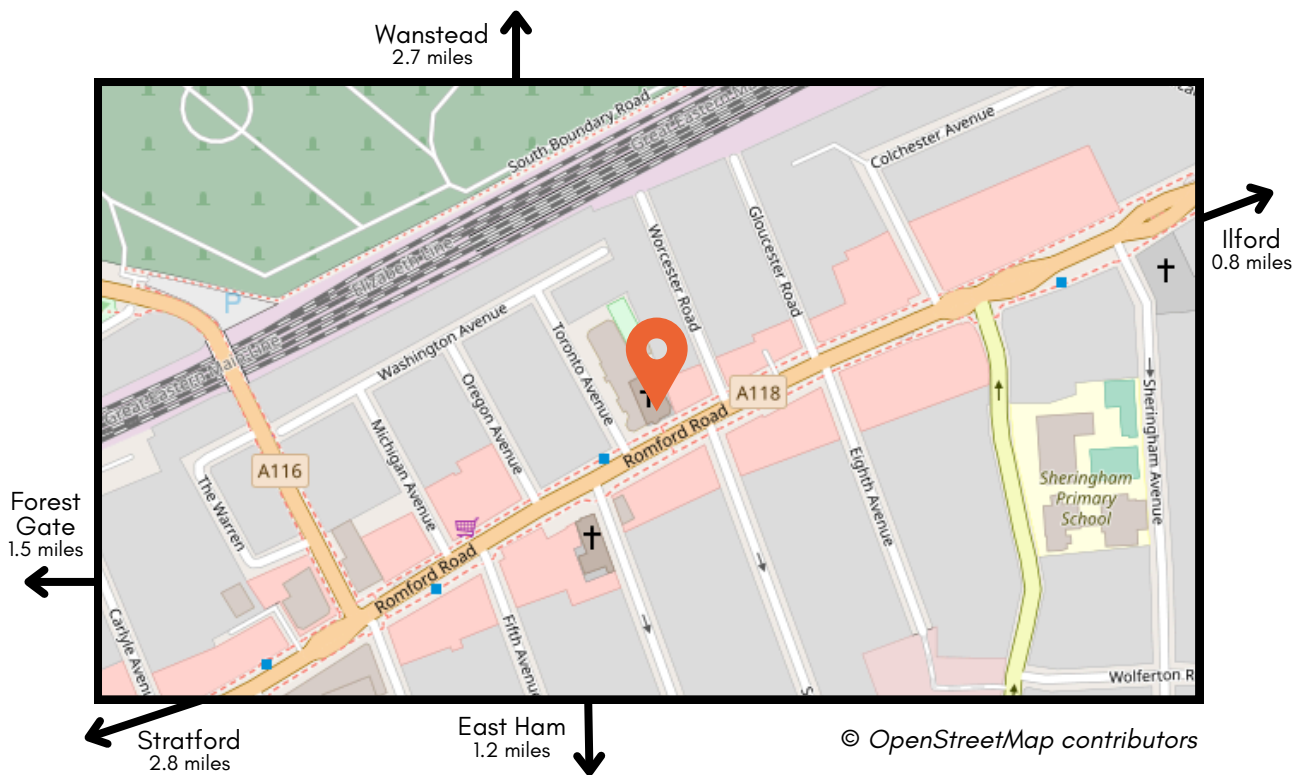

Getting Here: AMCC

Address:

Aston-Mansfield Community Centre
Unit 1
1 Toronto Ave
London
E12 5JF