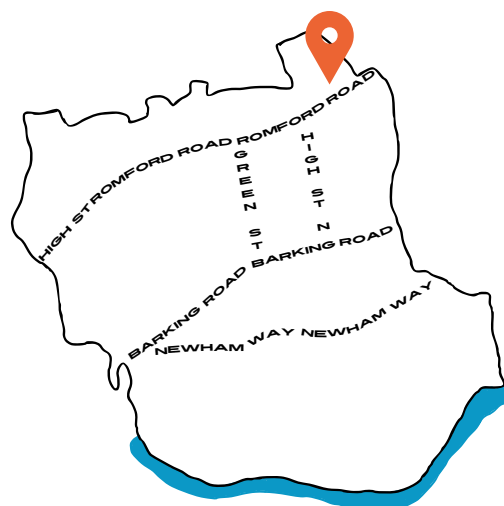

AMCC is serviced by four buses and a range of train/tube stations just a short walk or bus journey away, making it accessible to all of Newham, London and beyond.